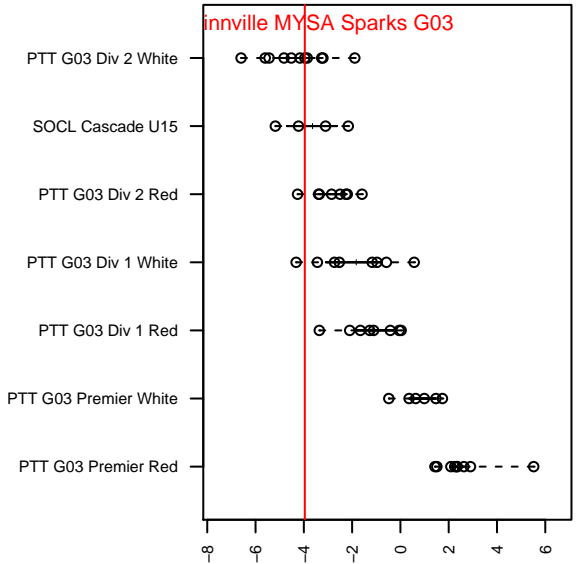

**attack and defense rating
relative to others at age
and all opponents in last 13 months**